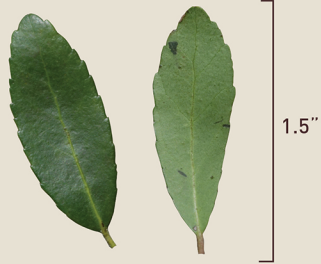

Female

Male

Height range 15-30'

Yaupon

Ilex vomitoria

The Holly Family (Aquifoliaceae)

Basic Description: Yaupon is a small, sometimes multi-trunked tree or shrub with alternate, evergreen leaves.

Interesting Facts: The leaves of Yaupon can be dried and made into a caffeinated tea. Native Americans made an especially strong tea called the Black Drink and used it as a purgative in special ceremonies.

Flower: All flowers are white with 4 petals and about .5" in diameter. Male flowers are found in large clusters on a separate tree. Female flowers are single or in groups of 2 or 3.

Fruit: Shiny, bright red drupe about .5".

Wildlife Value: The twigs and leaves are browsed by deer and the fruit is eaten by many birds, raccoons, and black bears.

Habitat: Grows in a variety of soil conditions and is found in many habitat types from wetland edges to dry pine forests.